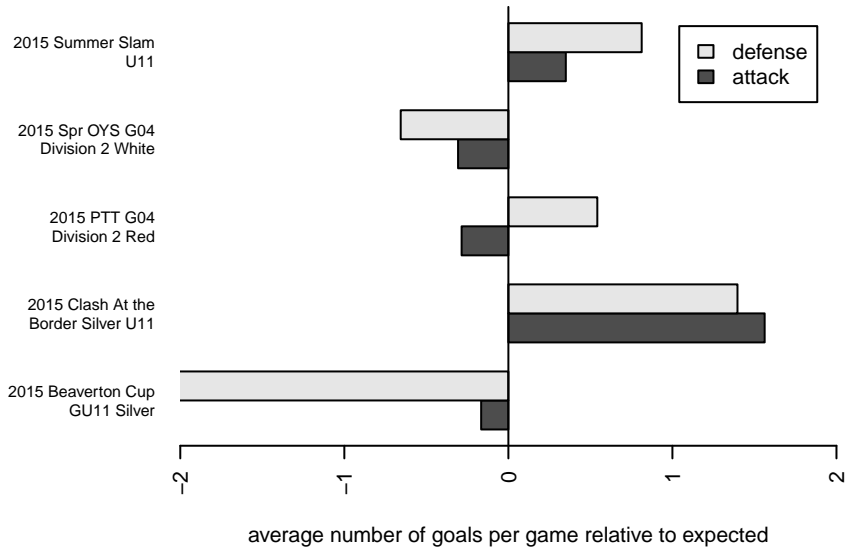

Performance relative to 13 month average