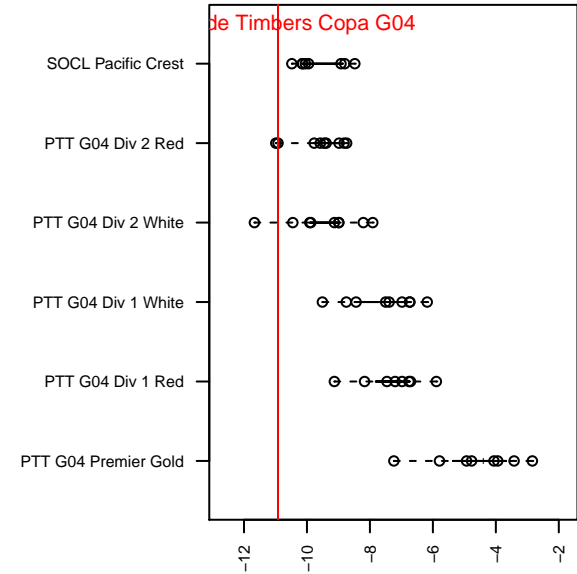

**attack and defense rating
relative to others at age
and all opponents in last 13 months**