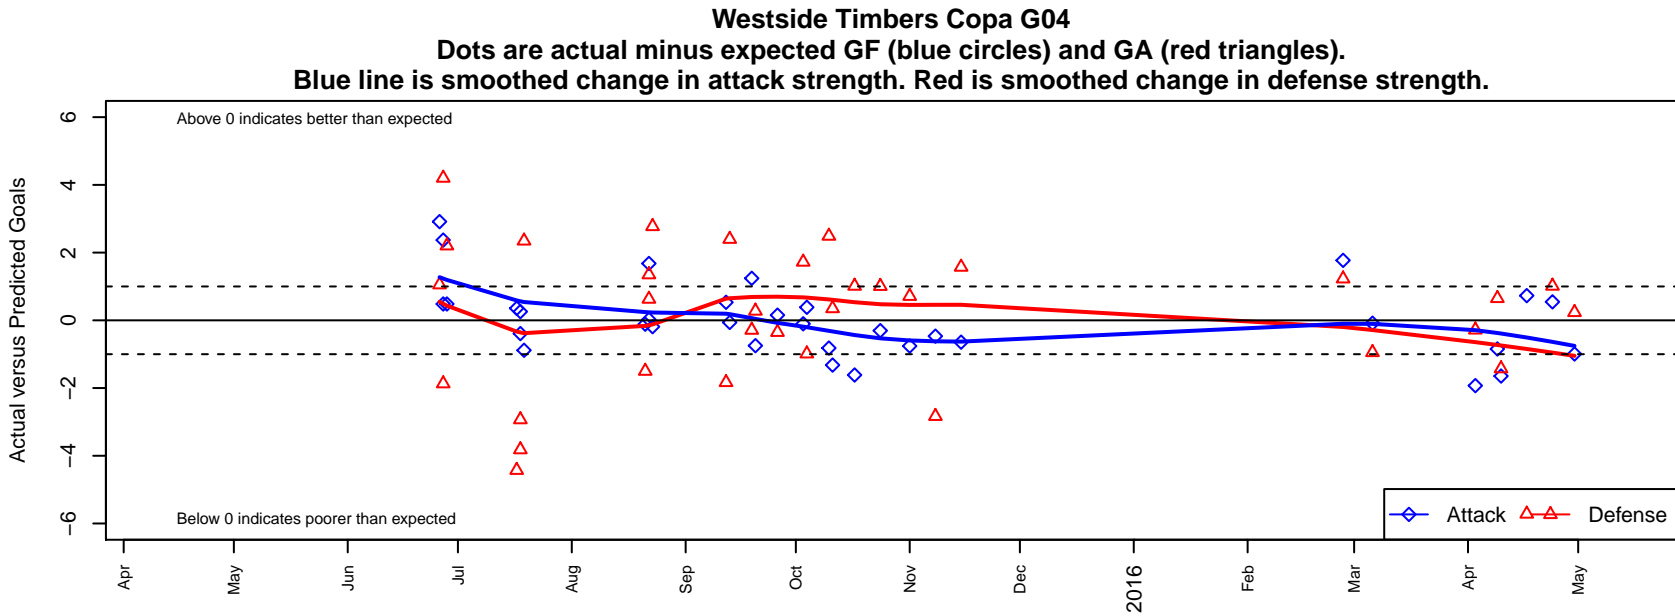

Westside Timbers Copa G04

Westside Timbers
 Beaverton, OR
 G04 total strength=30
 attack=0.08 defense=0.06
 fall league = PTT G04 Div 2 Red
 spr league = Spr OYS G04 Div 2 White

alt names used:
 Westside Copa G04
 Westside Timbers G04 Copa
 WT G04 Copa
 Westside Timbers G04 Copa
 Westside Timbers G04 Copa
 Westside Timbers G04 Copa

Venues played:
 2015 Clash At the Border Silver U11
 2015 Beaverton Cup GU11 Silver
 2015 Summer Slam U11
 2015 PTT G04 Division 2 Red
 2015 OYS Founders Cup G04
 2015 Spr OYS G04 Division 2 White

**attack and defense variance (black dot)
relative to other teams
and top 10 in region**